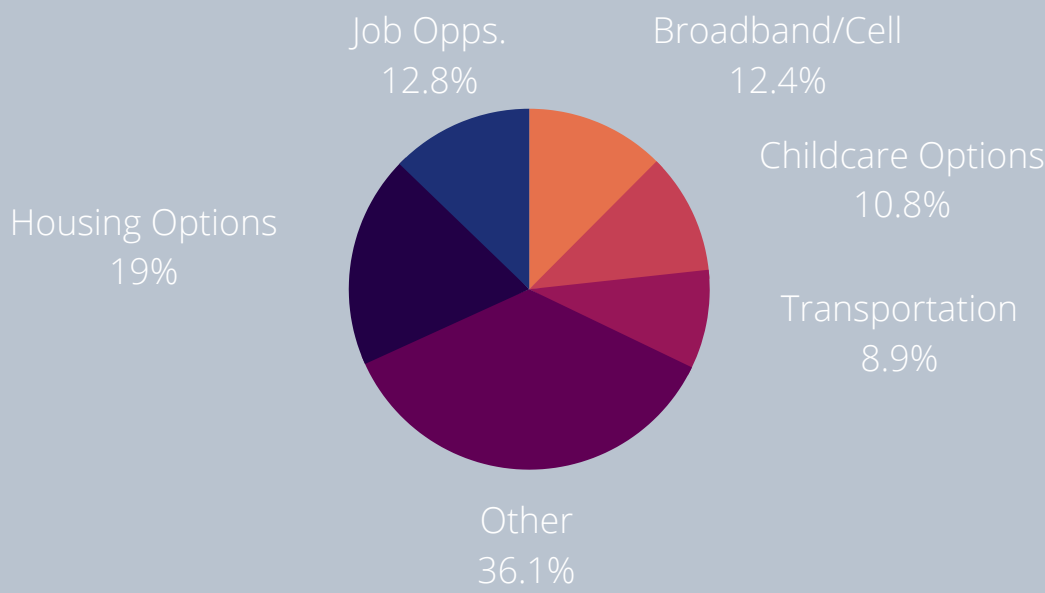

WEAKNESSES