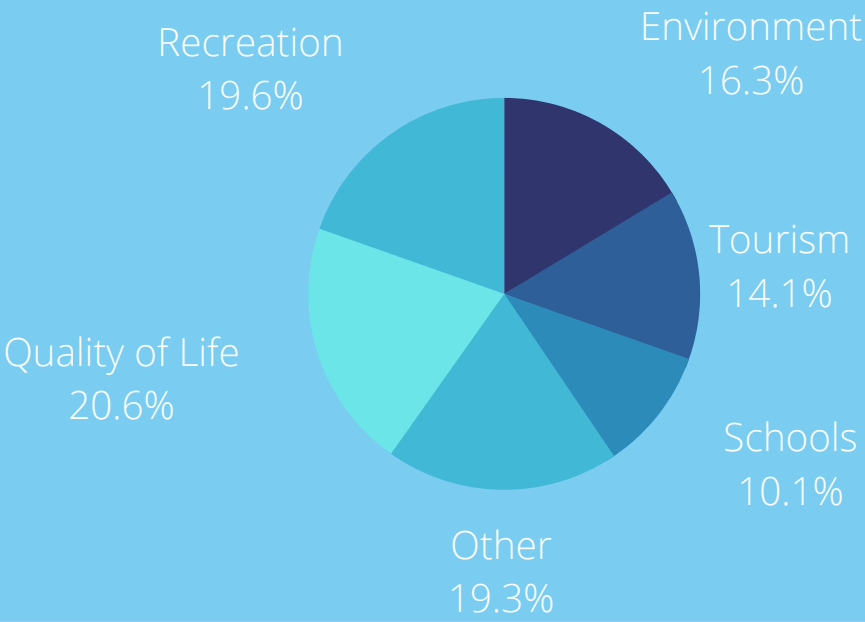

LCLG REGIONAL PLANNING BOARD

CEDS SWOT Survey Results

THE LAKE CHAMPLAIN - LAKE GEORGE REGIONAL PLANNING BOARD IS DRAFTING THE 2022-2027 COMPREHENSIVE ECONOMIC DEVELOPMENT STRATEGY (CEDS), A REGIONAL ACTION PLAN PREPARED FOR THE U.S. ECONOMIC DEVELOPMENT ADMINISTRATION (EDA).

WE ASKED FOR YOUR INPUT ON OUR REGION'S STRENGTHS, WEAKNESSES, OPPORTUNITIES AND THREATS. READ WHAT WE HEARD!

STRENGTHS

WEAKNESSES

OPPORTUNITIES

THREATS