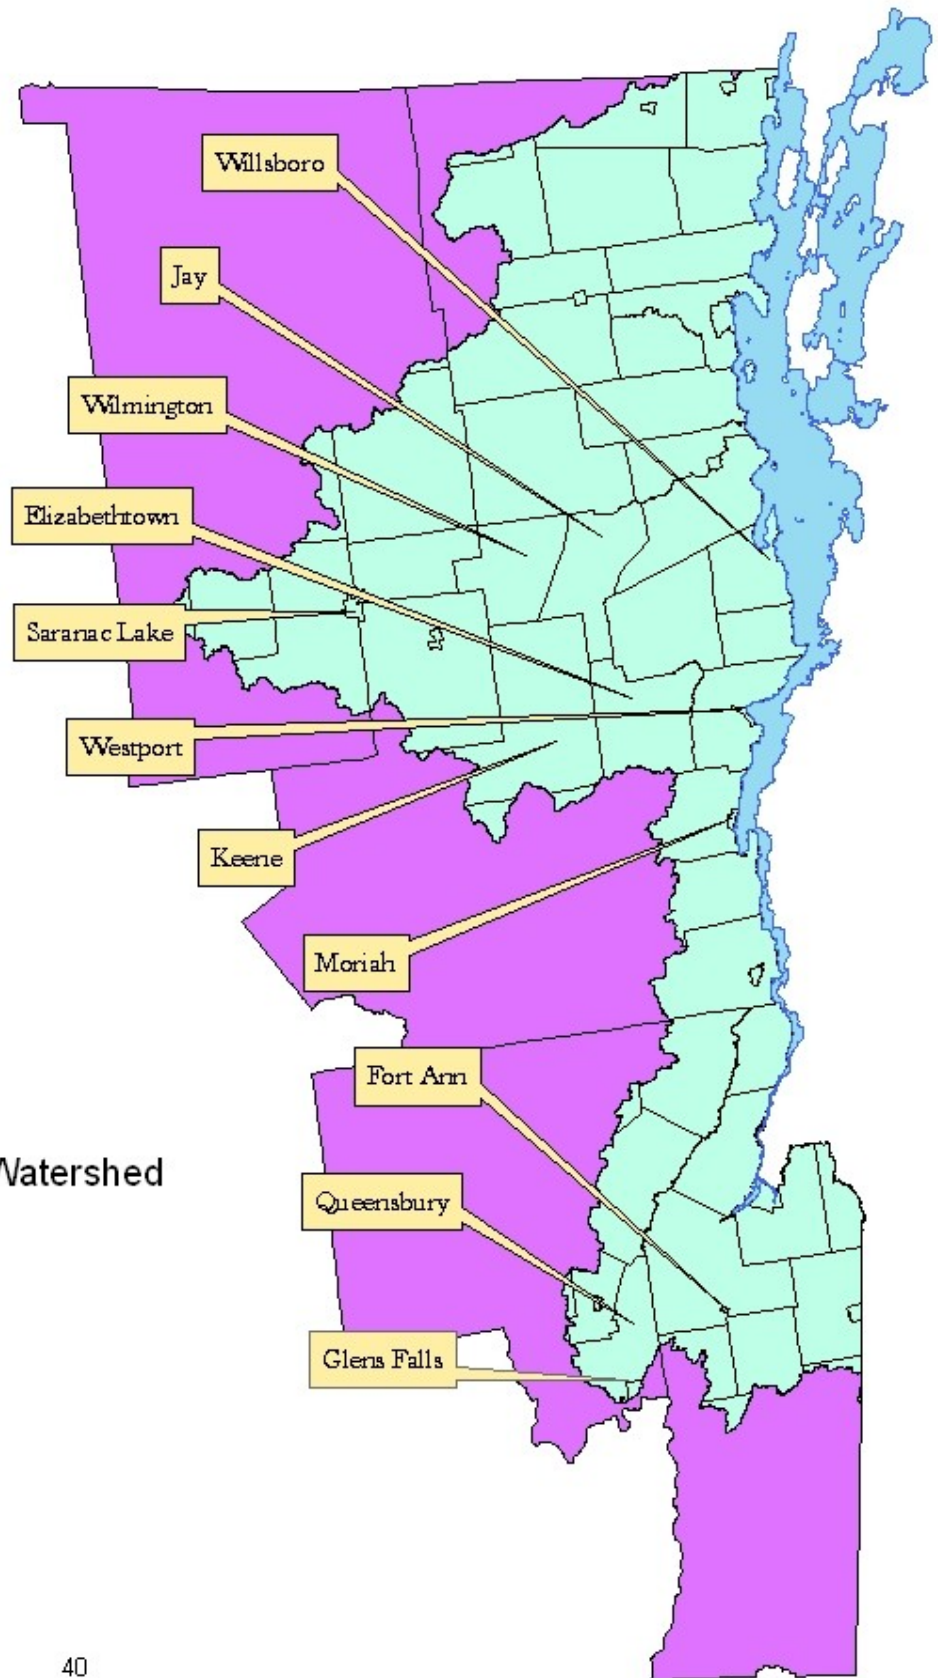

Participating Municipalities in the New York State Champlain Watershed Storm Drain Marking Program

Legend

-  Lake Champlain
-  Lake Champlain Watershed
-  Counties

0 5 10 20 30 40 Miles