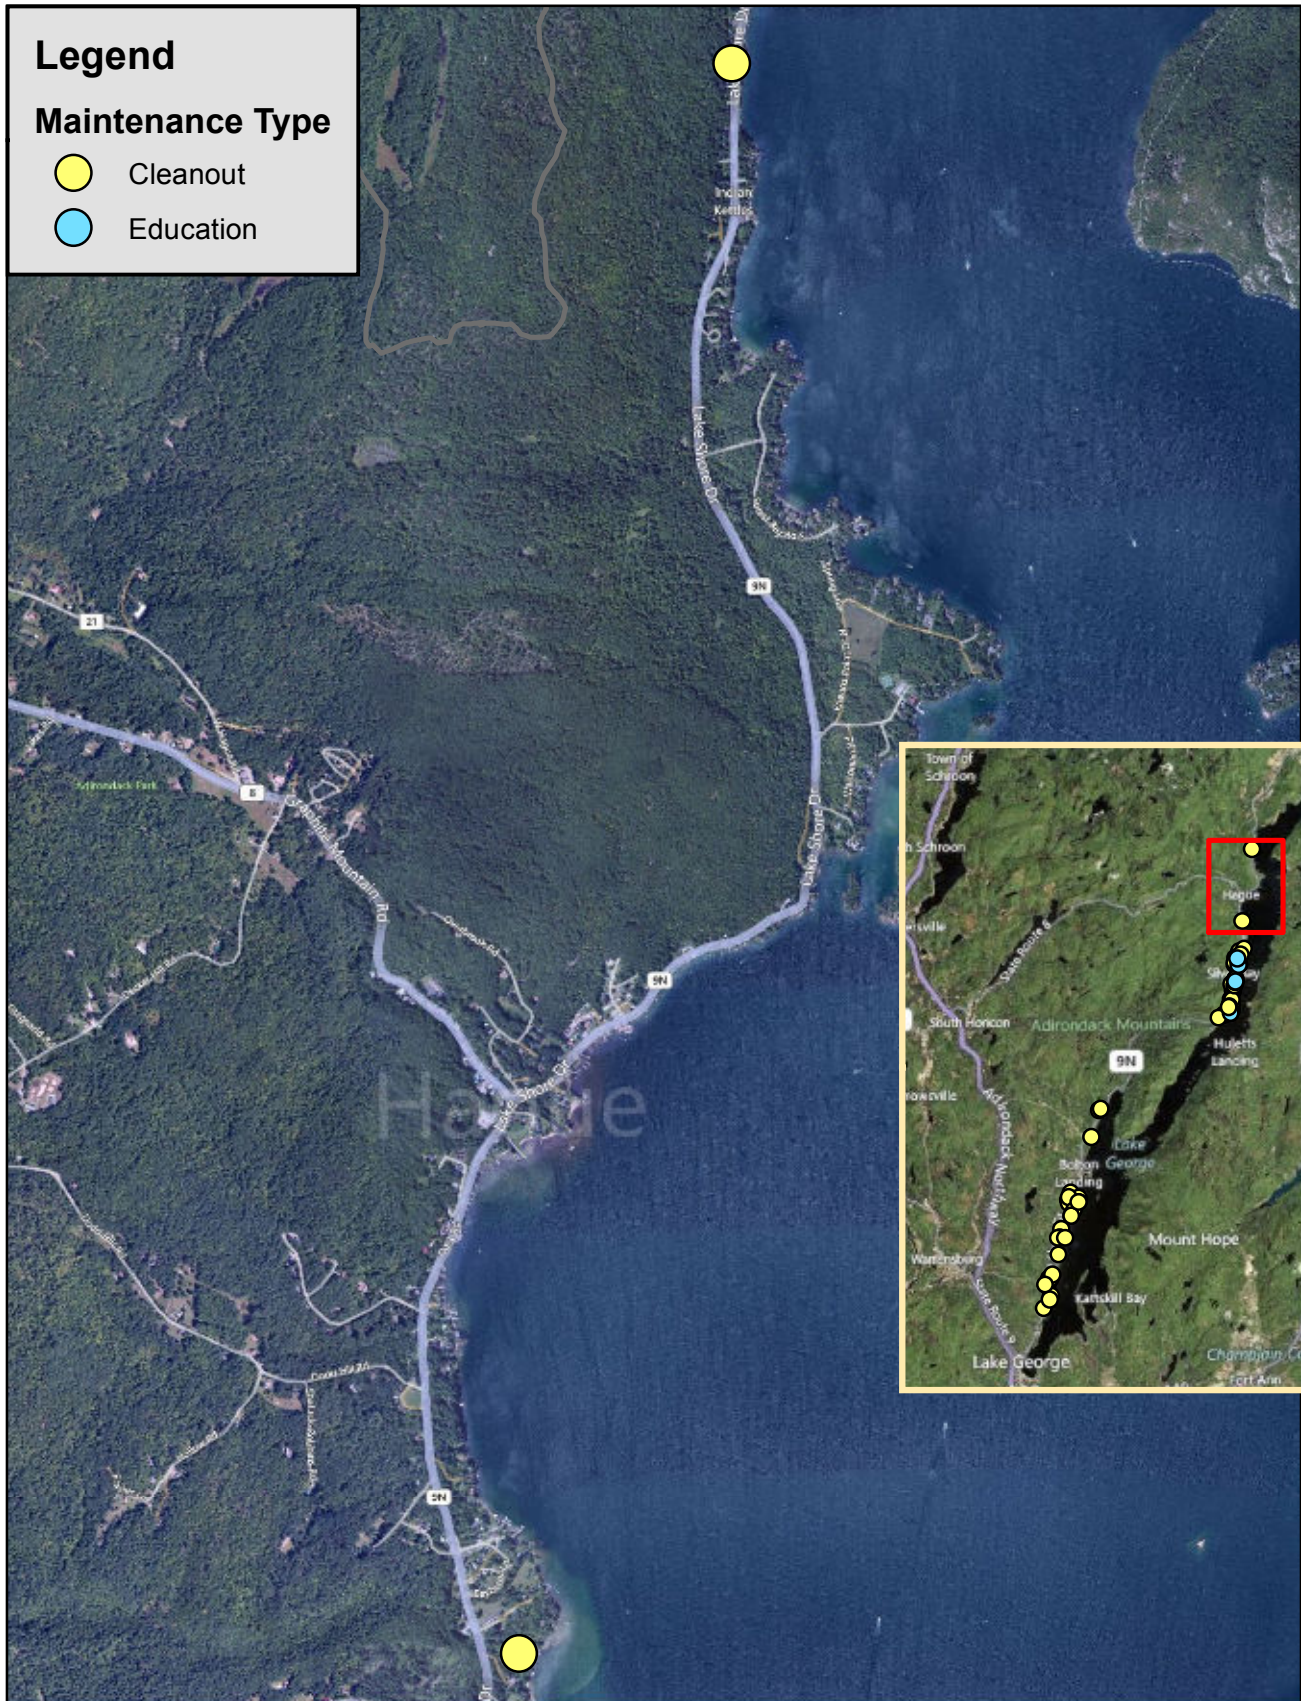

Septic Pumpout Program - 2011 - Hague

Legend

Maintenance Type

 Cleanout

 Education